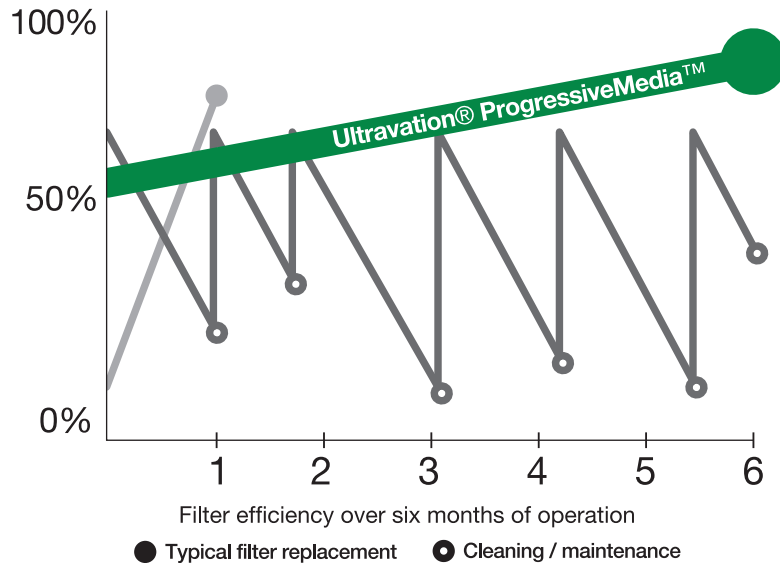

ProgressiveMedia™

Part#	91-012	91-005	91-013	91-006
Nominal Size	16x20x5	16x25x5	20x20	20x25x5
CFM Range	MERV11	MERV11	MERV11	MERV11
600	.11	.07	.05	.04
800	.18	.10	.08	.06
1000	.26	.15	.12	.09
1200	—	.20	.16	.12
1400	—	.27	.21	.16
1600	—	—	.27	.20
1800	—	—	.33	.25
2000	—	—	—	.30
2200	—	—	—	.36

** Minimum efficiency reporting values (MERV)

Scaled rating of the effectiveness of air filters. The scale is designed to represent the worst-case performance of a filter when dealing with particles in the range of 0.3 to 10 micrometers. The MERV rating is from 1 to 16. Higher MERV ratings correspond to a greater percentage of particles captured on each pass.