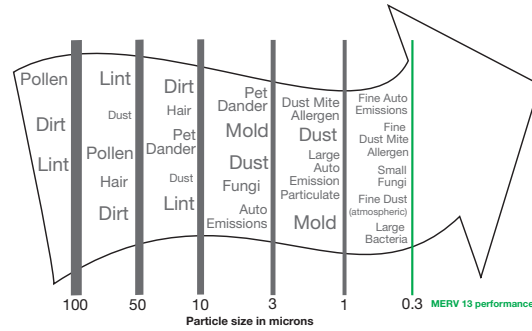

ProgressiveMedia™

Part#	91-012	91-005	91-013	91-006
Nominal Size	16x20x5	16x25x5	20x20	20x25x5
CFM Range	MERV11	MERV11	MERV11	MERV11
600	.11	.07	.05	.04
800	.18	.10	.08	.06
1000	.26	.15	.12	.09
1200	—	.20	.16	.12
1400	—	.27	.21	.16
1600	—	—	.27	.20
1800	—	—	.33	.25
2000	—	—	—	.30
2200	—	—	—	.36

** Minimum efficiency reporting values (MERV)

Scaled rating of the effectiveness of air filters. The scale is designed to represent the worst-case performance of a filter when dealing with particles in the range of 0.3 to 10 micrometers. The MERV rating is from 1 to 16. Higher MERV ratings correspond to a greater percentage of particles captured on each pass.